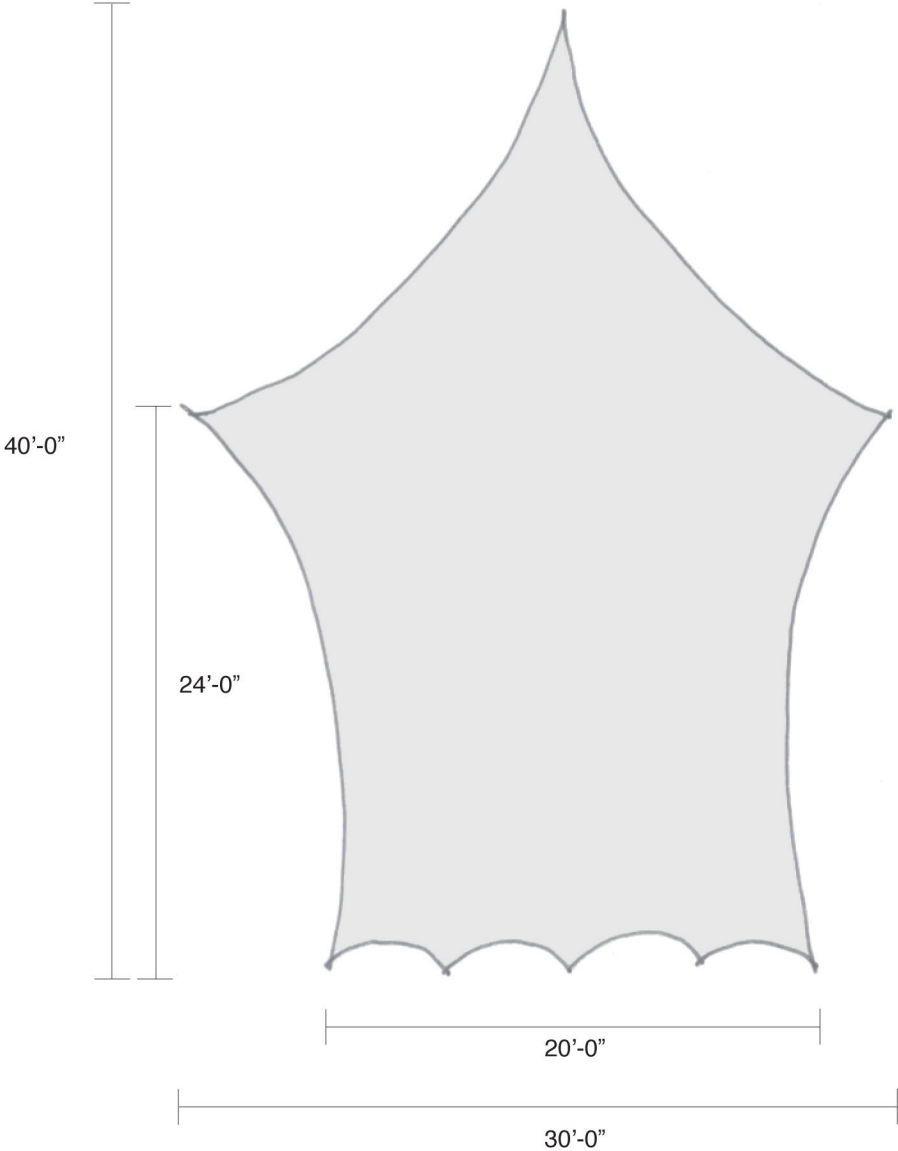

GISELA STROMEYER DESIGN

Event Rentals

Pointed Screen

Side View

GISELA STROMEYER DESIGN

Event Rentals

Large Shapes - 1